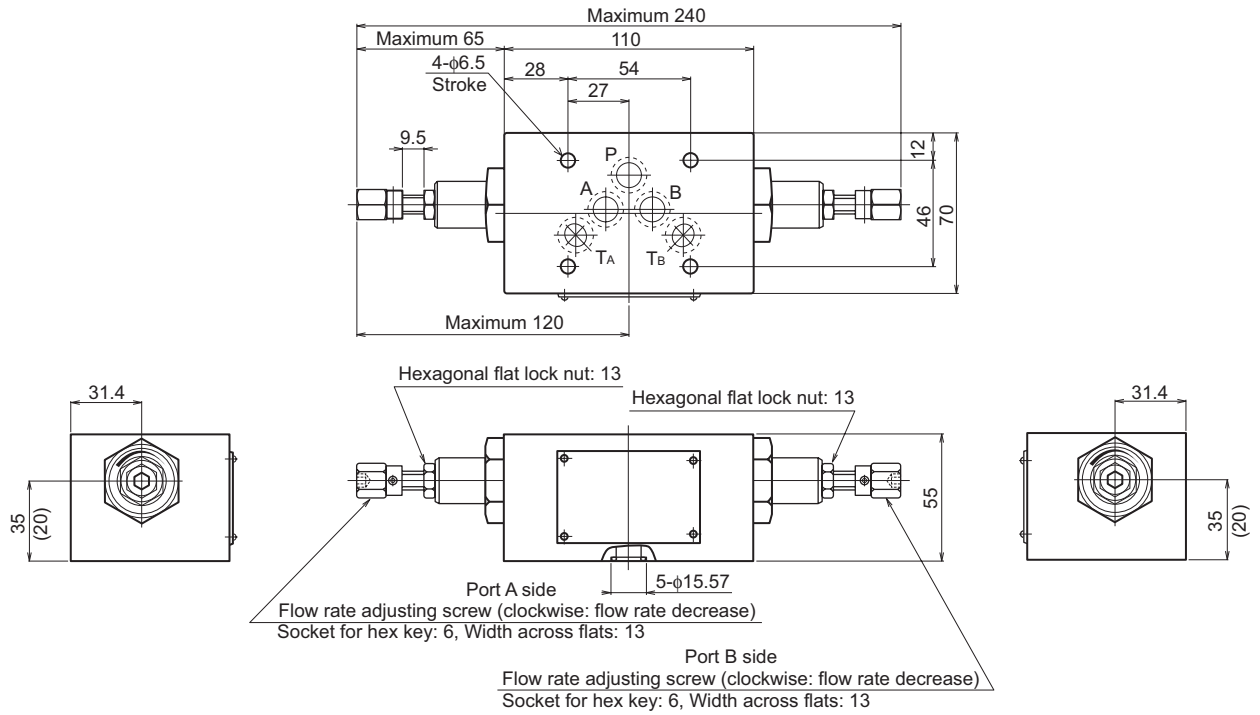

External dimension diagram

MT-03W (i)

Dimensions in parentheses are for MT-03Wi.

Sectional structural diagram

MT-03W

Sealing part table

Part No.	Name	Quantity	Part specifications
10	O-ring	2	JIS B 2401 1B P22
11	O-ring	2	JIS B 2401 1B P6
12	O-ring	5	AS568-014 (NBR, Hs90)