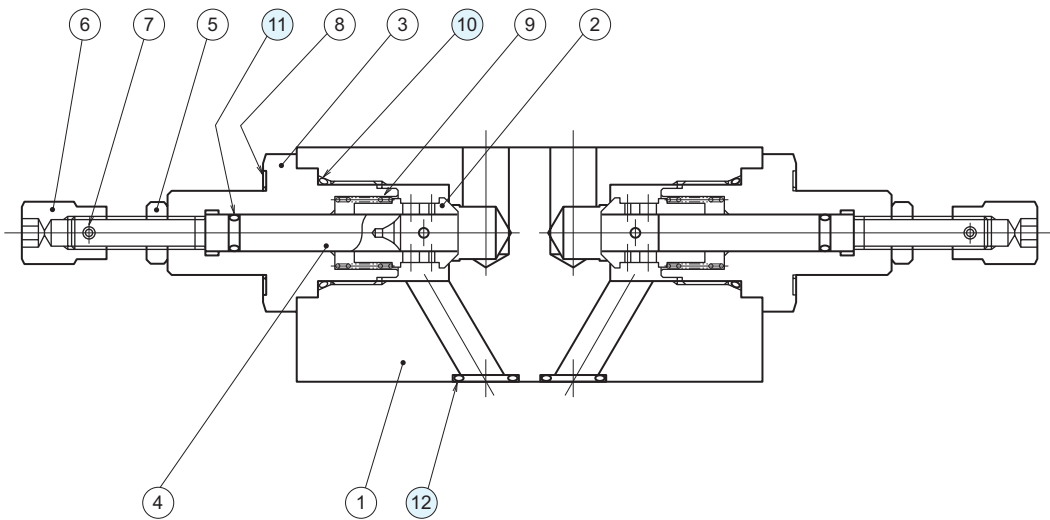

External dimension diagram

MT-03W (i)

Dimensions in parentheses are for MT-03Wi.

Sectional structural diagram

MT-03W

Sealing part table

Part No.	Name	Quantity	Part specifications
10	O-ring	2	JIS B 2401 1B P22
11	O-ring	2	JIS B 2401 1B P6
12	O-ring	5	AS568-014 (NBR, Hs90)