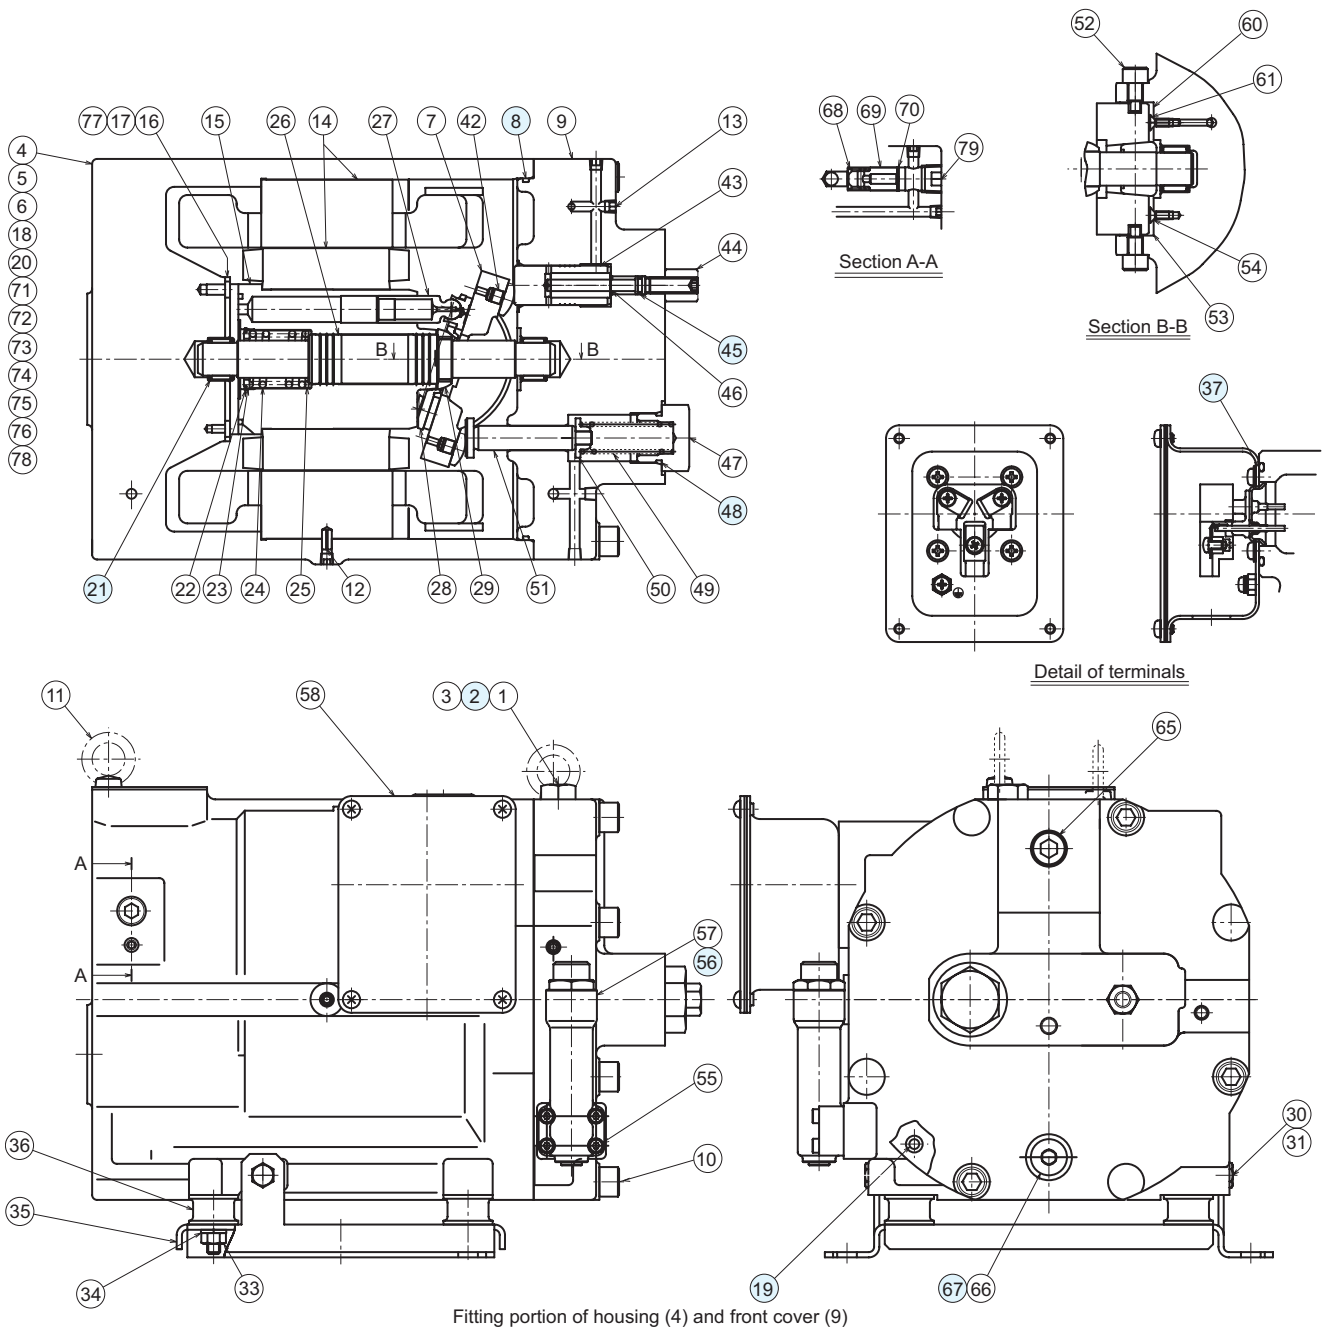

## Sectional structural diagram

Fitting portion of housing (4) and front cover (9)

## Seal/bearing table

Part No.	Product name	Quantity	Part specifications			Material
			RP08	RP15	RP23, RP38	
2	Sealing washer	1		WF12192		NBR
8	O-ring	1	AS568-160 (HS90)	AS568-167 (HS90)	AS568-172 (HS90)	NBR
19	O-ring	1		JIS B 2401 1B-P7		NBR
21	Needle bearing	2	HK1210	HMK1715	F2016	
37	O-ring	1		JIS B 2401 1B-G45		NBR
45	O-ring	1		JIS B 2401 1A-P8		NBR
48	O-ring	1		AS568-914 (HS90)		NBR
56	Gasket	1		1740698 (special part)		
67	O-ring	1		JIS B 2401 1B-P14		NBR